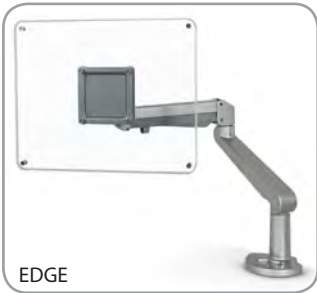

AmeriSys, Inc.

4150 Lafayette Center Dr.
Suite 700
Chantilly, VA 20151-1258

703.818.7000 phone

703.818.7077 fax

info@amerisys-inc.com

www.amerisys-inc.com

EDGE / EDGE2

STYLE meets VALUE with this sleek and value-engineered monitor arm(s). The slim design complements the latest in monitor aesthetics at a competitive price.

Features (Per Arm)

- Value-engineered for the competitive marketplace

- Height Adjustment range: 6.5" - 19.5" (13" total)
- Monitor Extension: 21"
- Monitor Retraction: 3.5"
- Tilt of Monitor: +30/-25°
- Weight Capacity: 6.5 - 17.6 lbs (per arm)
-Total Weight Capacity: 35 lbs
- Effortless adjustment

- Material: Aluminum Alloy
- Integrated Cable Management
- VESA 75mm & 100mm with Quick Release
- Includes both Desk Clamp and Grommet Mount
- Multiple points of adjustment make sharing info convenient
- 360° swivel at two points
- Folds to achieve minimal footprint

Options

		\$1 - \$5,000
Silver	EDGE	\$143.55
Silver	EDGE2	\$246.60

Solution 2CC Most Popular

Features

AA360 Articulating Arm
Lift and lock 7" height adjustment
21" glide track

PL003CC Keyboard Platform
Standard width 25" cut corner platform