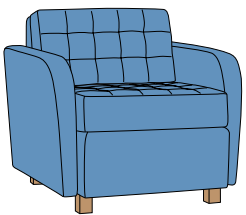

Full Relief

Standard Style