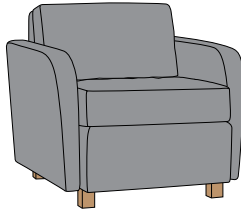

**Himalaya** executive chair features generous proportions, pneumatic lift and tilt-tension adjustment; options include knee tilt and low-profile base with wood finish caps. Arm and armless guest chairs offer versatility for many applications. **Himalaya** incorporates commercial quality frames, enhanced-density foam and no-sag sinuous spring suspensions, ensuring long-term comfort, support and performance. Several coordinating occasional table styles. Limited lifetime warranty.

**Full Relief**

Standard Style

**Back Relief**

Add **SB** to model number

**Solid**

Add **SN** to model number

- Shown on Front:  
**156** Three-Seat Lounge, Armless  
**155** Two-Seat Lounge, Armless  
**154** Lounge Chair, Armless  
 Cortz 939 Blueberry  
**9120** Cocktail Table  
**9123** End Table  
 WC Windsor Cherry

All HPFI® seating available in several finishes and over 60 upholstery options at industry-leading Quick Ship lead times. Dimensions listed are width/depth/height overall. Reference current price list for complete descriptions. Specifications subject to change without notice.