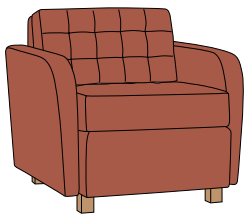

Back Relief

Add **SB** to model number