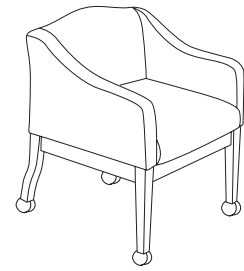

HiLeg

Executive Lounge

Goes Great with Work.®

8501
Radius Arms & Back

8601
Slant Arms & Straight Back

8701
Low Arms & Camelback

8801
Slope Arm & Camelback

HiLeg is the synthesis of high-comfort reception/lounge seating and wood-leg chair designs. Fully upholstered seats, backs and arms feature scale and materials for generous comfort. Choose from four distinct designs. Each includes chair, chair with casters, two-seat and three-seat models. All rest on a solid hardwood leg base available in any finish, standard or custom. Built as modular components, arms are upholstered separate from seat/back, allowing two-fabric combinations.

Radius Arms and Back

8501 Chair

Slant Arms and Straight Back

8602 Two-Seat Settee

Low Arms and Camelback

8703 Three-Seat Sofa

Slope Arm and Camelback

8804 Chair with Casters

8502 Two-Seat Settee	8601 Chair	8701 Chair	8801 Chair
8503 Three-Seat Sofa	8603 Three-Seat Sofa	8702 Two-Seat Settee	8802 Two-Seat Settee
8504 Chair with Casters	8604 Chair with Casters	8704 Chair with Casters	8803 Three-Seat Sofa