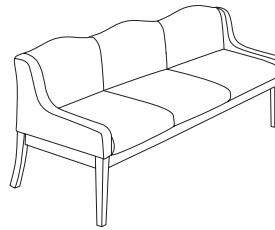

HiLeg

Executive Lounge

Goes Great with Work.®

8501
Radius Arms & Back

8601
Slant Arms & Straight Back

8701
Low Arms & Camelback

8801
Slope Arm & Camelback

HiLeg is the synthesis of high-comfort reception/lounge seating and wood-leg chair designs. Fully upholstered seats, backs and arms feature scale and materials for generous comfort. Choose from four distinct designs. Each includes chair, chair with casters, two-seat and three-seat models. All rest on a solid hardwood leg base available in any finish, standard or custom. Built as modular components, arms are upholstered separate from seat/back, allowing two-fabric combinations.

Radius Arms and Back

8501 Chair

Slant Arms and Straight Back

8602 Two-Seat Settee

Low Arms and Camelback

8703 Three-Seat Sofa

Slope Arm and Camelback

8804 Chair with Casters

8502 Two-Seat Settee	8601 Chair	8701 Chair	8801 Chair
8503 Three-Seat Sofa	8603 Three-Seat Sofa	8702 Two-Seat Settee	8802 Two-Seat Settee
8504 Chair with Casters	8604 Chair with Casters	8704 Chair with Casters	8803 Three-Seat Sofa