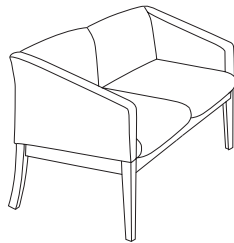

HiLeg

Executive Lounge

Goes Great with Work.®

8501
Radius Arms & Back

8601
Slant Arms & Straight Back

8701
Low Arms & Camelback

8801
Slope Arm & Camelback

HiLeg is the synthesis of high-comfort reception/lounge seating and wood-leg chair designs. Fully upholstered seats, backs and arms feature scale and materials for generous comfort. Choose from four distinct designs. Each includes chair, chair with casters, two-seat and three-seat models. All rest on a solid hardwood leg base available in any finish, standard or custom. Built as modular components, arms are upholstered separate from seat/back, allowing two-fabric combinations.

Radius Arms and Back

8501 Chair

Slant Arms and Straight Back

8602 Two-Seat Settee

Low Arms and Camelback

8703 Three-Seat Sofa

Slope Arm and Camelback

8804 Chair with Casters

8502 Two-Seat Settee	8601 Chair	8701 Chair	8801 Chair
8503 Three-Seat Sofa	8603 Three-Seat Sofa	8702 Two-Seat Settee	8802 Two-Seat Settee
8504 Chair with Casters	8604 Chair with Casters	8704 Chair with Casters	8803 Three-Seat Sofa