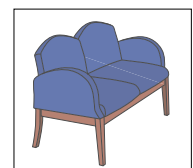

2 and 3 seat units available

8502 Two-Seat
44W x 25D x 31.5H