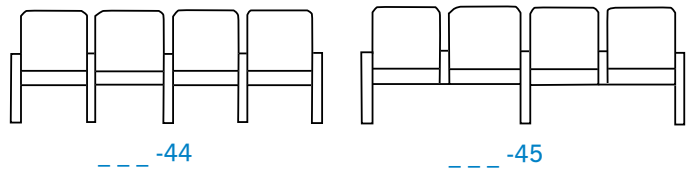

850-60 and 850-22
Expo 963 Latte

850-22
Seat/Back: Round N' Round WC762-009
Lantern Crypton®
Arms: Foundation 10 350-011 Flame

850-60
Chair with glider option

Choose from 4 arm/back profile options
and 2 leg configurations