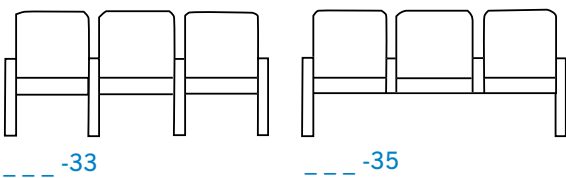

850-60 and 850-22
Expo 963 Latte

850-22
Seat/Back: Round N' Round WC762-009
Lantern Crypton®
Arms: Foundation 10 350-011 Flame

850-60
Chair with glider option

Choose from 4 arm/back profile options
and 2 leg configurations