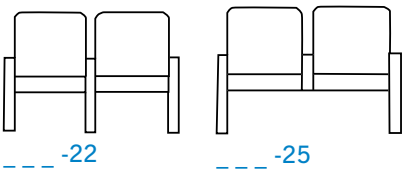

850-60 and 850-22
Expo 963 Latte

850-22
Seat/Back: Round N' Round WC762-009
Lantern Crypton®
Arms: Foundation 10 350-011 Flame

850-60
Chair with glider option

Choose from 4 arm/back profile options
and 2 leg configurations