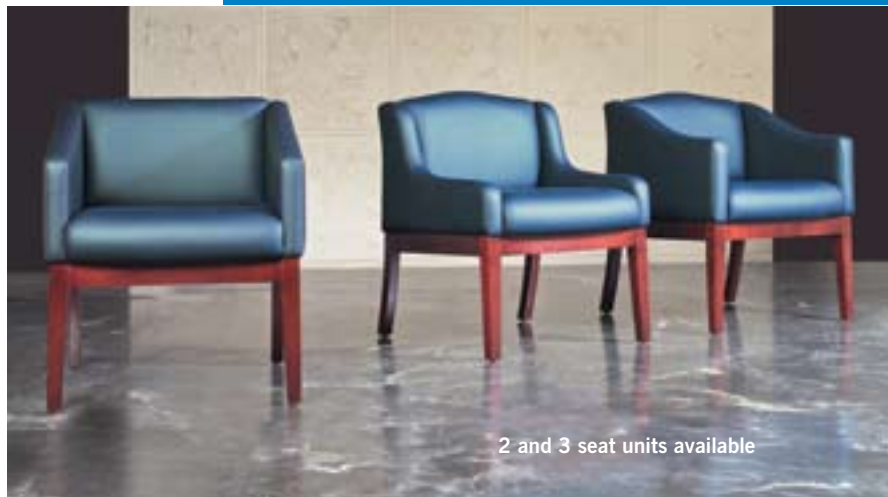

2 and 3 seat units available

8601 Chair
MAH Mahogany
Seat/Back: Radiance RA-014 Blue Topaz
Arms: Radiance Perforated PR-014 Blue Topaz

8701 Chair
MAH Mahogany
Radiance RA-014 Blue Topaz

8801 Chair
MAH Mahogany
Radiance RA-014 Blue Topaz