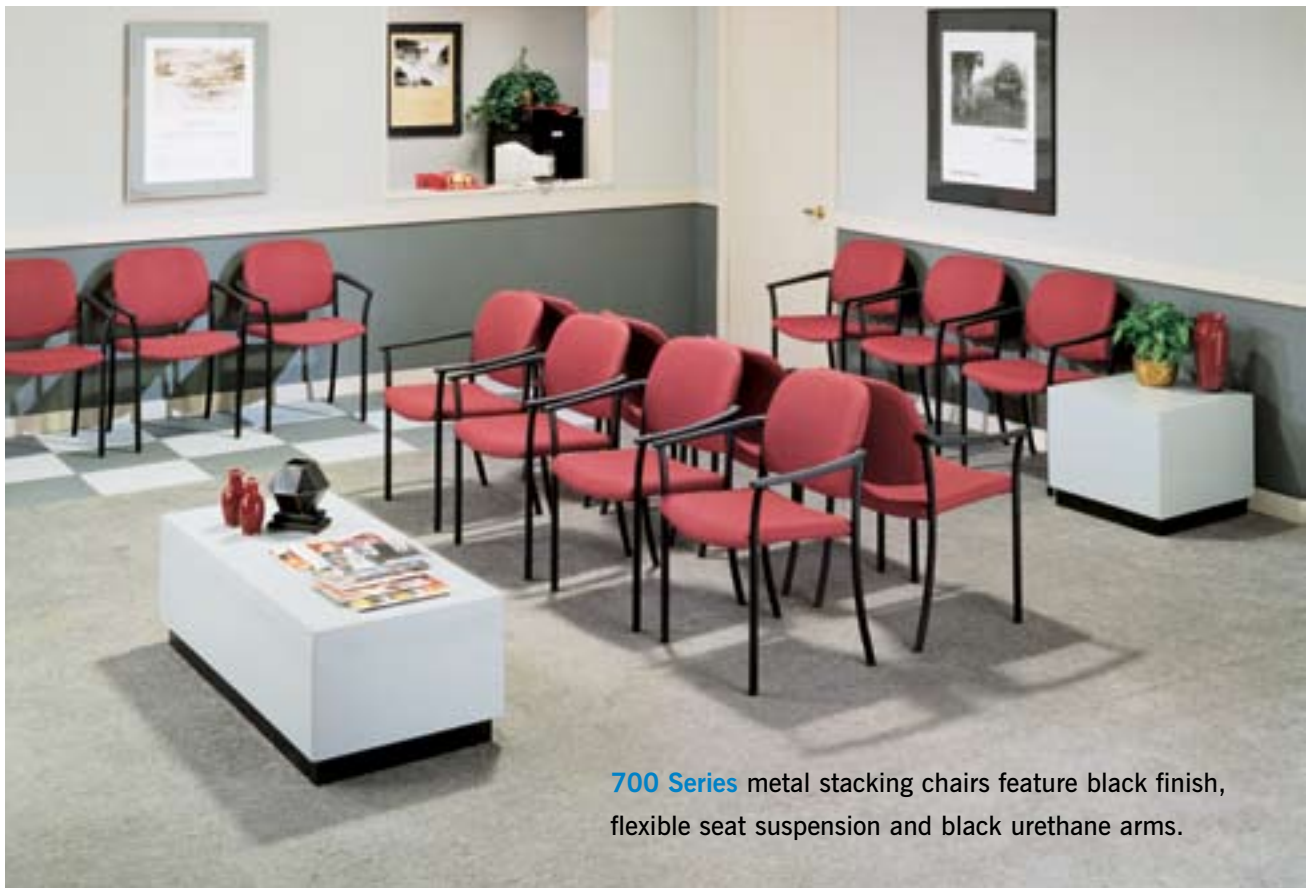

700 Series metal stacking chairs feature black finish, flexible seat suspension and black urethane arms.