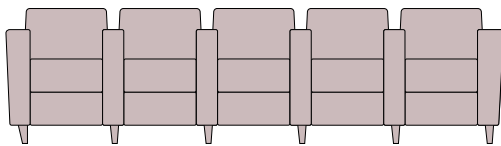

5905 Loveseat—No Center Arm
*PW Pearwood
 Cufflinks Sapphire*

5904 Armless Chair
*PW Pearwood
 Cufflinks Sapphire*

MODULAR

5903 Three-Seat Lounge
*WC Windsor Cherry
 Hopscotch WC759-003 Aloe Crypton®*

Center Seat
5911
5911MET