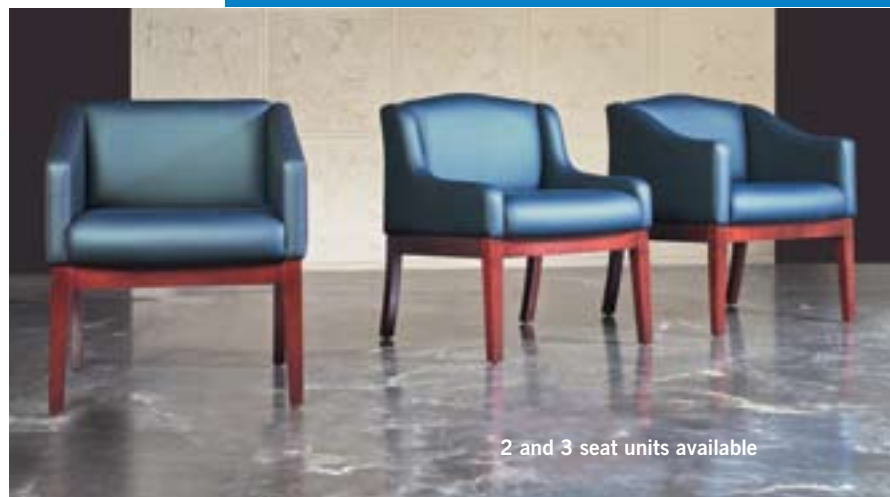

2 and 3 seat units available