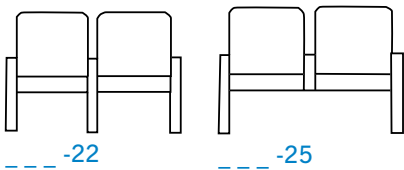

850-60 and 850-22  
Expo 963 Latte

850-22  
Seat/Back: Round N' Round WC762-009  
Lantern Crypton®  
Arms: Foundation 10 350-011 Flame

850-60  
Chair with glider option

Choose from 4 arm/back profile options  
and 2 leg configurations