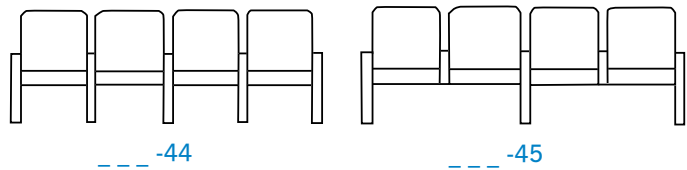

850-60 and 850-22  
Expo 963 Latte

850-22  
Seat/Back: Round N' Round WC762-009  
Lantern Crypton®  
Arms: Foundation 10 350-011 Flame

850-60  
Chair with glider option

Choose from 4 arm/back profile options  
and 2 leg configurations