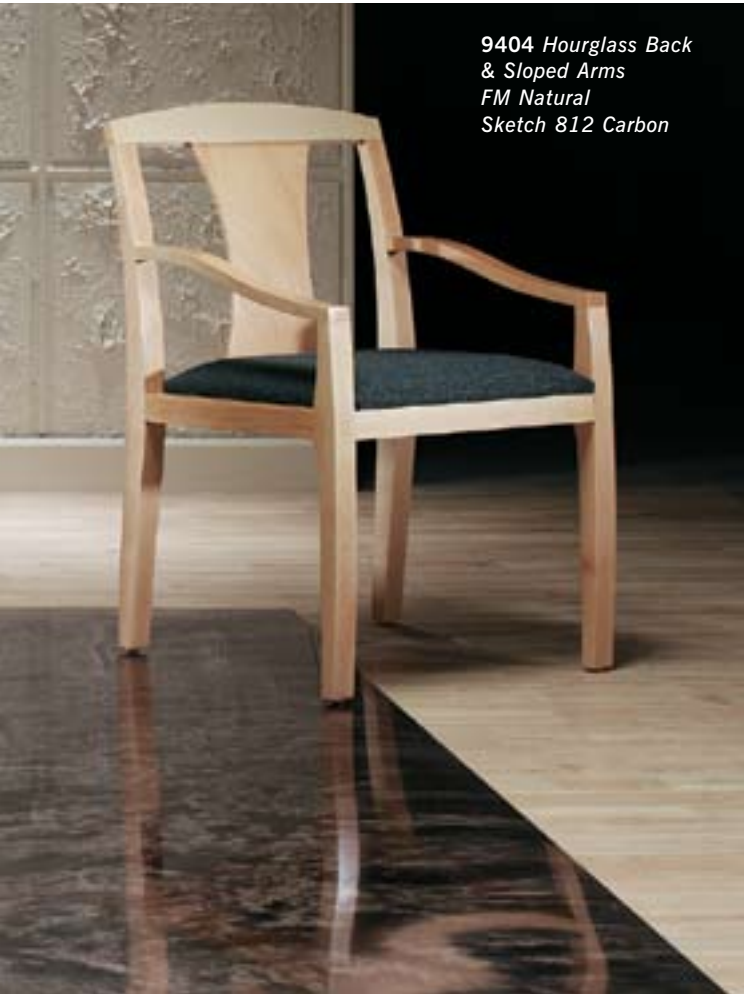

**9404 Hourglass Back
& Sloped Arms**
FM Natural
Sketch 812 Carbon