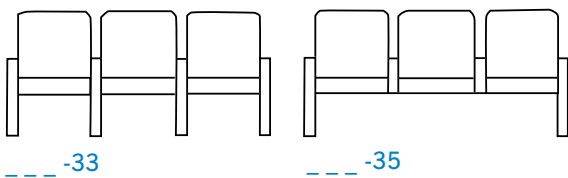

850-60 and 850-22  
Expo 963 Latte

850-22  
Seat/Back: Round N' Round WC762-009  
Lantern Crypton®  
Arms: Foundation 10 350-011 Flame

850-60  
Chair with glider option

Choose from 4 arm/back profile options  
and 2 leg configurations