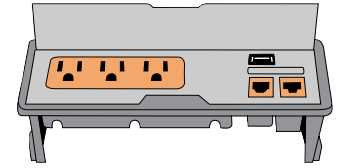

Shown with 1237

NEW VENTURE CONFERENCE

Multiple options, minimum dollars

New Venture minimizes your investment, but not your options! Choose from seven popular laminates. 42" & 48" round tables feature X bases and flat or bullnose edges. RaceTrack & rectangular tables available in 6', 8', 10' & 12' sizes. RaceTrack tables feature bullnose edges and your choice of curved or straight bases. Rectangular tables include flat edges and straight bases.