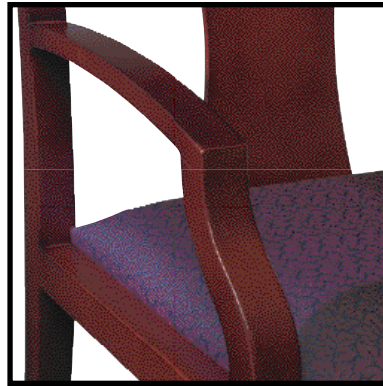

Scalloped Arm
intricate, traditional