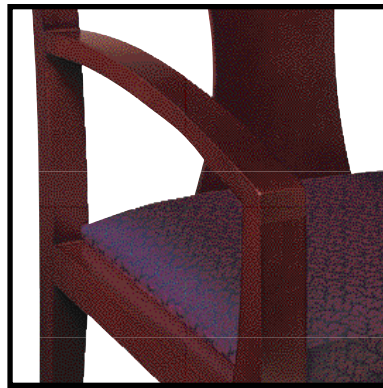

Curvilinear Arm
smooth, contemporary