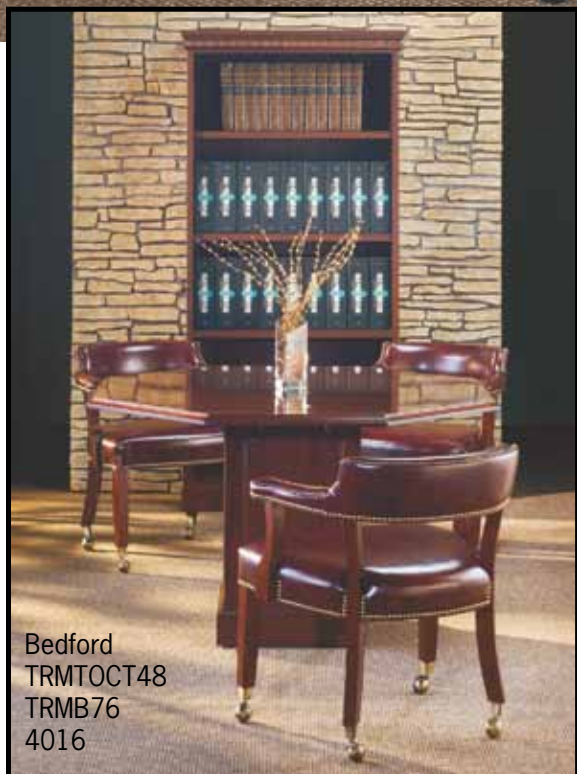

Genesis - The Ultimate Conference Chair

- Extended-comfort seat/back
- 360°-rotating tablet arm
- Tablet arm relocates left or right, adjusting to individual
- Storage area under seat for briefcase, computer, purse, etc.
- Easy-rolling casters for mobility
- Optional self-locking casters

Bedford
TRMTOCT48
TRMB76
4016

Conference in High Style

- High Gloss tops
- High Pressure Laminate tops
- Solid hardwood finished edges

Bedford offers the most extensive range of traditional tables with round, rectangular and octagonal tables with square, straight and Queen Anne pedestal bases. Coordinating range of bookcases and wall units include crown moulding with traditional millwork detail. **Vitality** tables feature round and rectangular tops with various base options.