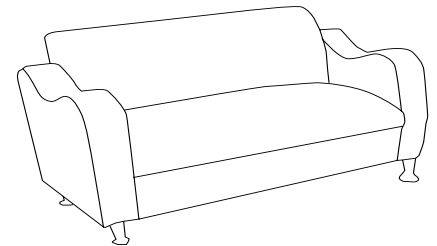

# Claudia

Goes Great with Work.®

We believe that a seat can, and should, combine both form and function. For **Claudia**, we put special emphasis on the form. Take a seat and your arms will naturally fall into the gently undulating contour of the fully upholstered arms. Brightly polished aluminum legs add just the right amount of sparkle and visual interest. The cushions are plush and supportive so that waiting goes from a "chore" to a "pleasure."

**Claudia Club Chair**

Model Number: 5301  
 Overall: 33.5"W x 31"D x 33"H  
 Back: 21"W x 16"H  
 Seat: 21"W x 20"D  
 Seat Height from Floor: 18"  
 Arm Height from Floor: 26.5"

**Claudia Loveseat**

Model Number: 5302  
 Overall: 56.5"W x 31"D x 33"H  
 Back: 44"W x 16"H  
 Seat: 44"W x 20"D  
 Seat Height from Floor: 18"  
 Arm Height from Floor: 26.5"

**Claudia Sofa**

Model Number: 5303  
 Overall: 78.5"W x 31"D x 33"H  
 Back: 66"W x 16"H  
 Seat: 66"W x 20"D  
 Seat Height from Floor: 18"  
 Arm Height from Floor: 26.5"

**5301 Club Chair**

Seat/Back: Flying High 281-001 Lacquer  
 Arms: Foundation 10 350-002 Cornsilk

**5302 Loveseat**

Flying High 281-001 Lacquer

**HWAPET18** End Table (Front cover)

**HWAPCT48** Coffee Table (Front cover)

Aspen

All HPFI® seating available in any standard finish and over 60 upholstery options at industry-leading Quick Ship lead times. Dimensions listed are width/depth/height overall. Reference current price list for complete descriptions. Specifications subject to change without notice.