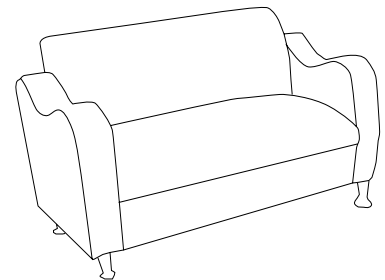

# Claudia

Goes Great with Work.®

We believe that a seat can, and should, combine both form and function. For **Claudia**, we put special emphasis on the form. Take a seat and your arms will naturally fall into the gently undulating contour of the fully upholstered arms. Brightly polished aluminum legs add just the right amount of sparkle and visual interest. The cushions are plush and supportive so that waiting goes from a "chore" to a "pleasure."

**Claudia Club Chair**

Model Number: 5301  
 Overall: 33.5"W x 31"D x 33"H  
 Back: 21"W x 16"H  
 Seat: 21"W x 20"D  
 Seat Height from Floor: 18"  
 Arm Height from Floor: 26.5"

**Claudia Loveseat**

Model Number: 5302  
 Overall: 56.5"W x 31"D x 33"H  
 Back: 44"W x 16"H  
 Seat: 44"W x 20"D  
 Seat Height from Floor: 18"  
 Arm Height from Floor: 26.5"

**Claudia Sofa**

Model Number: 5303  
 Overall: 78.5"W x 31"D x 33"H  
 Back: 66"W x 16"H  
 Seat: 66"W x 20"D  
 Seat Height from Floor: 18"  
 Arm Height from Floor: 26.5"

**5301 Club Chair**

Seat/Back: Flying High 281-001 Lacquer  
 Arms: Foundation 10 350-002 Cornsilk

**5302 Loveseat**

Flying High 281-001 Lacquer

**HWAPET18** End Table (Front cover)

**HWAPCT48** Coffee Table (Front cover)

Aspen

All HPFI® seating available in any standard finish and over 60 upholstery options at industry-leading Quick Ship lead times. Dimensions listed are width/depth/height overall. Reference current price list for complete descriptions. Specifications subject to change without notice.