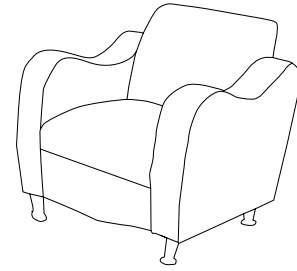

# Claudia

Goes Great with Work.®

We believe that a seat can, and should, combine both form and function. For **Claudia**, we put special emphasis on the form. Take a seat and your arms will naturally fall into the gently undulating contour of the fully upholstered arms. Brightly polished aluminum legs add just the right amount of sparkle and visual interest. The cushions are plush and supportive so that waiting goes from a "chore" to a "pleasure."

**Claudia Club Chair**

Model Number: 5301  
 Overall: 33.5"W x 31"D x 33"H  
 Back: 21"W x 16"H  
 Seat: 21"W x 20"D  
 Seat Height from Floor: 18"  
 Arm Height from Floor: 26.5"

**Claudia Loveseat**

Model Number: 5302  
 Overall: 56.5"W x 31"D x 33"H  
 Back: 44"W x 16"H  
 Seat: 44"W x 20"D  
 Seat Height from Floor: 18"  
 Arm Height from Floor: 26.5"

**Claudia Sofa**

Model Number: 5303  
 Overall: 78.5"W x 31"D x 33"H  
 Back: 66"W x 16"H  
 Seat: 66"W x 20"D  
 Seat Height from Floor: 18"  
 Arm Height from Floor: 26.5"

**5301 Club Chair**

Seat/Back: Flying High 281-001 Lacquer  
 Arms: Foundation 10 350-002 Cornsilk

**5302 Loveseat**

Flying High 281-001 Lacquer

**HWAPET18** End Table (Front cover)

**HWAPCT48** Coffee Table (Front cover)

Aspen

All HPFI® seating available in any standard finish and over 60 upholstery options at industry-leading Quick Ship lead times. Dimensions listed are width/depth/height overall. Reference current price list for complete descriptions. Specifications subject to change without notice.