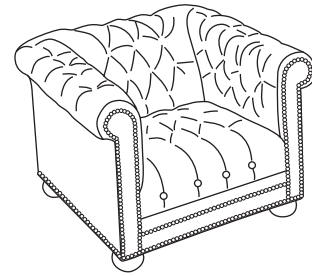

Chesterfield

Goes Great with Work.®

Inspired by original designs, fully-upholstered **Chesterfield** features oversized scroll arms and extra-deep seat comfort. Accents include extensive tufting, individually-placed brass nail trim and bun-style feet. Commercial quality frames, high-density foam and no-sag sinuous spring suspensions ensure long-term comfort, support and performance. Several coordinating occasional table styles. Limited lifetime warranty.

4301
Club Chair
40" x 36" x 28"

4301 Club Chair
4302 Loveseat
MAH Mahogany
Jamestown 361 Oxblood

TRM4020 Cocktail Table
TRM4023 End Table
MAH Mahogany

4302
Loveseat
61" x 36" x 28"

4303 Sofa
MAH Mahogany
Baroque AL04 Blackberry Leather

4303
Sofa
78" x 36" x 28"

Shown on front:
4301 Club Chair
MAH Mahogany
Jamestown 361 Oxblood

All HPFI seating is available in several finishes and over 60 upholstery options at industry leading Quick Ship lead times.