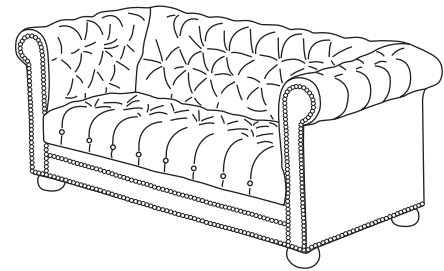

Chesterfield

Goes Great with Work.®

Inspired by original designs, fully-upholstered **Chesterfield** features oversized scroll arms and extra-deep seat comfort. Accents include extensive tufting, individually-placed brass nail trim and bun-style feet. Commercial quality frames, high-density foam and no-sag sinuous spring suspensions ensure long-term comfort, support and performance. Several coordinating occasional table styles. Limited lifetime warranty.

4301
Club Chair
40" x 36" x 28"

4301 Club Chair
4302 Loveseat
MAH Mahogany
Jamestown 361 Oxblood

TRM4020 Cocktail Table
TRM4023 End Table
MAH Mahogany

4302
Loveseat
61" x 36" x 28"

4303 Sofa
MAH Mahogany
Baroque AL04 Blackberry Leather

4303
Sofa
78" x 36" x 28"

Shown on front:
4301 Club Chair
MAH Mahogany
Jamestown 361 Oxblood

All HPFI seating is available in several finishes and over 60 upholstery options at industry leading Quick Ship lead times.