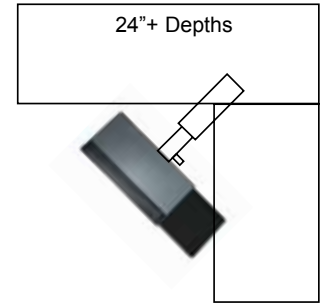

Mechanism Selection Guide

Ambidex Curved Supports

- Supports standard keyboards with 18.5"W x 8"D usable surface area (after wristrest in position)
- Cord manager for mouse/keyboard cords
- Gel wristrest included
- Smooth underside...won't snag clothing
- Built-in left/right-hand sliding mousepad
- Fingerwells for sliding mousepad
- Mousepad fabric-covered (no pad needed)
- Mouseguard keeps mouse from falling off the mousepad
- Free-float articulating mechanisms (above)

Mechanism Selection Guide

Rectangular

Curved Corners

5-Sided Corners

Right Angle Corners

#06720.5 Free Float
#02517 Spring Assist

#06720.5 Free Float
#02517 Spring Assist

#06720.5 Free Float
#02517 Spring Assist

#06623 Free Float

Free Float Mechanism

Free Float Articulating Mechanisms allow height-adjustment with a single touch for quick, easy changes throughout the day. The 30° tilt range (+15/-15) adjusts with one knob.

Spring Assisted Mechanism

Spring Assisted Mechanisms support tray when releasing knob to allow height adjustment. The 30° tilt range (+15/-15) adjusts with one knob.

- One-touch height adjustment (no knob)
- Single-knob tilt release/lock
- 30° total tilt range
- 15° +/- tilt