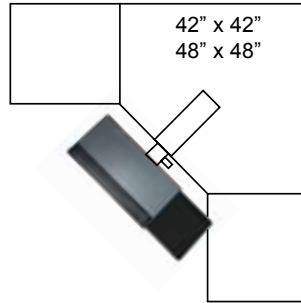

Mechanism Selection Guide

Ambidex Curved Supports

- Supports standard keyboards with 18.5"W x 8"D usable surface area (after wristrest in position)
- Cord manager for mouse/keyboard cords
- Gel wristrest included
- Smooth underside...won't snag clothing
- Built-in left/right-hand sliding mousepad
- Fingerwells for sliding mousepad
- Mousepad fabric-covered (no pad needed)
- Mouseguard keeps mouse from falling off the mousepad
- Free-float articulating mechanisms (above)

Mechanism Selection Guide

Rectangular

Curved Corners

5-Sided Corners

Right Angle Corners

#06720.5 Free Float
#02517 Spring Assist

#06720.5 Free Float
#02517 Spring Assist

#06720.5 Free Float
#02517 Spring Assist

#06623 Free Float

Free Float Mechanism

Free Float Articulating Mechanisms allow height-adjustment with a single touch for quick, easy changes throughout the day. The 30° tilt range (+15/-15) adjusts with one knob.

Spring Assisted Mechanism

Spring Assisted Mechanisms support tray when releasing knob to allow height adjustment. The 30° tilt range (+15/-15) adjusts with one knob.

- One-touch height adjustment (no knob)
- Single-knob tilt release/lock
- 30° total tilt range
- 15° +/- tilt