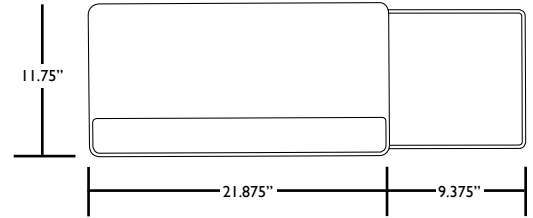

Mechanism Selection Guide

Ambidex Curved Supports

- Supports standard keyboards with 18.5"W x 8"D usable surface area (after wristrest in position)
- Cord manager for mouse/keyboard cords
- Gel wristrest included
- Smooth underside...won't snag clothing
- Built-in left/right-hand sliding mousepad
- Fingerwells for sliding mousepad
- Mousepad fabric-covered (no pad needed)
- Mouseguard keeps mouse from falling off the mousepad
- Free-float articulating mechanisms (above)

#06720.5 Free Float

#06720.5 Free Float

#06720.5 Free Float

#06623 Free Float

Goes Great with Work.®

AKT007
Black

Ambidex Rectangular Supports

- Supports standard keyboards with 21.25"W x 8.25"D usable surface area (after wristrest in position)
- Gel wristrest included
- Smooth underside...won't snag clothing
- Built-in left/right-hand sliding mousepad
- Fingerwells for sliding mousepad
- Mousepad fabric-covered (no pad needed)
- Free-float articulating and spring-assisted mechanisms