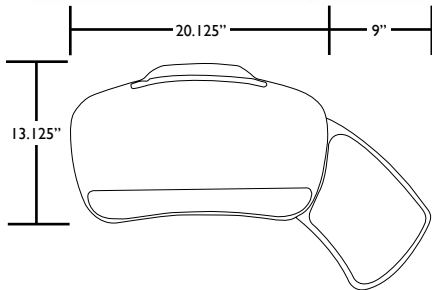

Ambidex

Ambidex Keyboard supports promote ergonomic comfort and productivity for anyone using a computer. Select from Curved and Rectangular shape platforms and multiple mechanisms/tracks to address various applications and individual preferences **Both models are ambidextrous, featuring a left/right-hand sliding mousepad that adjusts to individual preference.**

Mechanism Selection Guide

Ambidex Curved Supports

- Supports standard keyboards with 18.5"W x 8"D usable surface area (after wristrest in position)
- Cord manager for mouse/keyboard cords
- Gel wristrest included
- Smooth underside...won't snag clothing
- Built-in left/right-hand sliding mousepad
- Fingerwells for sliding mousepad
- Mousepad fabric-covered (no pad needed)
- Mouseguard keeps mouse from falling off the mousepad
- Free-float articulating mechanisms (above)