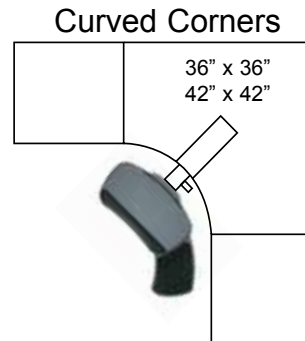

Ambidex

Ambidex Keyboard supports promote ergonomic comfort and productivity for anyone using a computer. Select from Curved and Rectangular shape platforms and multiple mechanisms/tracks to address various applications and individual preferences **Both models are ambidextrous, featuring a left/right-hand sliding mousepad that adjusts to individual preference.**

Mechanism Selection Guide

Ambidex Curved Supports

- Supports standard keyboards with 18.5"W x 8"D usable surface area (after wristrest in position)
- Cord manager for mouse/keyboard cords
- Gel wristrest included
- Smooth underside...won't snag clothing
- Built-in left/right-hand sliding mousepad
- Fingerwells for sliding mousepad
- Mousepad fabric-covered (no pad needed)
- Mouseguard keeps mouse from falling off the mousepad
- Free-float articulating mechanisms (above)

#06720.5 Free Float

#06720.5 Free Float

#06720.5 Free Float

#06623 Free Float

Goes Great with Work.®

AKT007
Black

Ambidex Rectangular Supports

- Supports standard keyboards with 21.25"W x 8.25"D usable surface area (after wristrest in position)
- Gel wristrest included
- Smooth underside...won't snag clothing
- Built-in left/right-hand sliding mousepad
- Fingerwells for sliding mousepad
- Mousepad fabric-covered (no pad needed)
- Free-float articulating and spring-assisted mechanisms

Spring Assisted Mechanism

Spring Assisted Mechanisms support tray when releasing knob to allow height adjustment. The 30° tilt range (+15/-15) adjusts with one knob.

- One-touch height adjustment (no knob)
- Single-knob tilt release/lock
- 30° total tilt range
- 15° +/- tilt