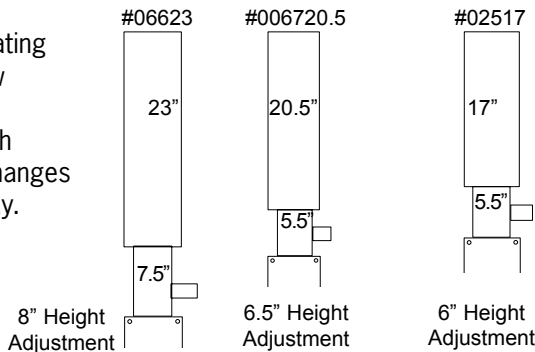

Mechanism Selection Guide

Rectangular

Curved Corners

5-Sided Corners

Right Angle Corners

#06720.5 Free Float
#02517 Spring Assist

#06720.5 Free Float
#02517 Spring Assist

#06720.5 Free Float
#02517 Spring Assist

#06623 Free Float

Free Float Mechanism

Free Float Articulating Mechanisms allow height-adjustment with a single touch for quick, easy changes throughout the day. The 30° tilt range (+15/-15) adjusts with one knob.

Spring Assisted Mechanism

Spring Assisted Mechanisms support tray when releasing knob to allow height adjustment. The 30° tilt range (+15/-15) adjusts with one knob.

- One-touch height adjustment (no knob)
- Single-knob tilt release/lock
- 30° total tilt range
- 15° +/- tilt