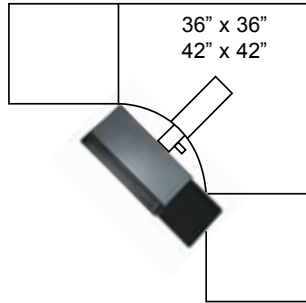

Mechanism Selection Guide

Ambidex Curved Supports

- Supports standard keyboards with 18.5"W x 8"D usable surface area (after wristrest in position)
- Cord manager for mouse/keyboard cords
- Gel wristrest included
- Smooth underside...won't snag clothing
- Built-in left/right-hand sliding mousepad
- Fingerwells for sliding mousepad
- Mousepad fabric-covered (no pad needed)
- Mouseguard keeps mouse from falling off the mousepad
- Free-float articulating mechanisms (above)

#06720.5 Free Float

#06720.5 Free Float

#06720.5 Free Float

#06623 Free Float

Goes Great with Work.®

AKT007
Black

Ambidex Rectangular Supports

- Supports standard keyboards with 21.25"W x 8.25"D usable surface area (after wristrest in position)
- Gel wristrest included
- Smooth underside...won't snag clothing
- Built-in left/right-hand sliding mousepad
- Fingerwells for sliding mousepad
- Mousepad fabric-covered (no pad needed)
- Free-float articulating and spring-assisted mechanisms

Mechanism Selection Guide

Rectangular

Curved Corners

5-Sided Corners

Right Angle Corners

#06720.5 Free Float
#02517 Spring Assist

#06720.5 Free Float
#02517 Spring Assist

#06720.5 Free Float
#02517 Spring Assist