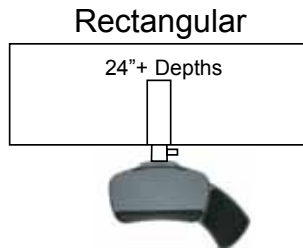

Ambidex

Ambidex Keyboard supports promote ergonomic comfort and productivity for anyone using a computer. Select from Curved and Rectangular shape platforms and multiple mechanisms/tracks to address various applications and individual preferences **Both models are ambidextrous, featuring a left/right-hand sliding mousepad that adjusts to individual preference.**

Mechanism Selection Guide

Ambidex Curved Supports

- Supports standard keyboards with 18.5"W x 8"D usable surface area (after wristrest in position)
- Cord manager for mouse/keyboard cords
- Gel wristrest included
- Smooth underside...won't snag clothing
- Built-in left/right-hand sliding mousepad
- Fingerwells for sliding mousepad
- Mousepad fabric-covered (no pad needed)
- Mouseguard keeps mouse from falling off the mousepad
- Free-float articulating mechanisms (above)