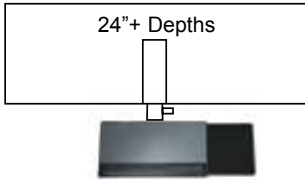

Mechanism Selection Guide

Ambidex Curved Supports

- Supports standard keyboards with 18.5"W x 8"D usable surface area (after wristrest in position)
- Cord manager for mouse/keyboard cords
- Gel wristrest included
- Smooth underside...won't snag clothing
- Built-in left/right-hand sliding mousepad
- Fingerwells for sliding mousepad
- Mousepad fabric-covered (no pad needed)
- Mouseguard keeps mouse from falling off the mousepad
- Free-float articulating mechanisms (above)

#06720.5 Free Float

#06720.5 Free Float

#06720.5 Free Float

#06623 Free Float

Goes Great with Work.®

AKT007
Black

Ambidex Rectangular Supports

- Supports standard keyboards with 21.25"W x 8.25"D usable surface area (after wristrest in position)
- Gel wristrest included
- Smooth underside...won't snag clothing
- Built-in left/right-hand sliding mousepad
- Fingerwells for sliding mousepad
- Mousepad fabric-covered (no pad needed)
- Free-float articulating and spring-assisted mechanisms

Mechanism Selection Guide

Rectangular

Curved Corners

5-Sided Corners

Right Angle Corners

#06720.5 Free Float
#02517 Spring Assist

#06720.5 Free Float
#02517 Spring Assist

#06720.5 Free Float
#02517 Spring Assist