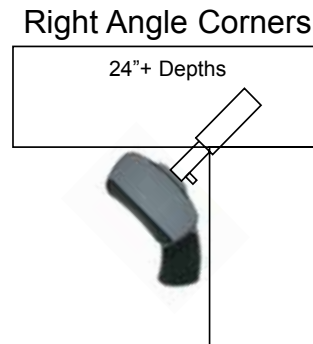

Ambidex

Ambidex Keyboard supports promote ergonomic comfort and productivity for anyone using a computer. Select from Curved and Rectangular shape platforms and multiple mechanisms/tracks to address various applications and individual preferences **Both models are ambidextrous, featuring a left/right-hand sliding mousepad that adjusts to individual preference.**

Mechanism Selection Guide

Ambidex Curved Supports

- Supports standard keyboards with 18.5"W x 8"D usable surface area (after wristrest in position)
- Cord manager for mouse/keyboard cords
- Gel wristrest included
- Smooth underside...won't snag clothing
- Built-in left/right-hand sliding mousepad
- Fingerwells for sliding mousepad
- Mousepad fabric-covered (no pad needed)
- Mouseguard keeps mouse from falling off the mousepad
- Free-float articulating mechanisms (above)

#06720.5 Free Float

#06720.5 Free Float

#06720.5 Free Float

#06623 Free Float

Goes Great with Work.®

AKT007
Black

Ambidex Rectangular Supports

- Supports standard keyboards with 21.25"W x 8.25"D usable surface area (after wristrest in position)
- Gel wristrest included
- Smooth underside...won't snag clothing
- Built-in left/right-hand sliding mousepad
- Fingerwells for sliding mousepad
- Mousepad fabric-covered (no pad needed)
- Free-float articulating and spring-assisted mechanisms