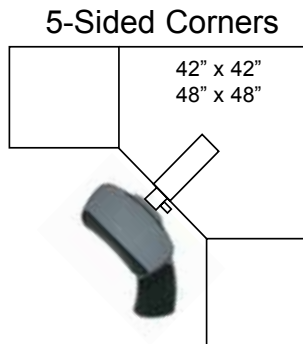

Ambidex

Ambidex Keyboard supports promote ergonomic comfort and productivity for anyone using a computer. Select from Curved and Rectangular shape platforms and multiple mechanisms/tracks to address various applications and individual preferences **Both models are ambidextrous, featuring a left/right-hand sliding mousepad that adjusts to individual preference.**

Mechanism Selection Guide

Ambidex Curved Supports

- Supports standard keyboards with 18.5"W x 8"D usable surface area (after wristrest in position)
- Cord manager for mouse/keyboard cords
- Gel wristrest included
- Smooth underside...won't snag clothing
- Built-in left/right-hand sliding mousepad
- Fingerwells for sliding mousepad
- Mousepad fabric-covered (no pad needed)
- Mouseguard keeps mouse from falling off the mousepad
- Free-float articulating mechanisms (above)

#06720.5 Free Float

#06720.5 Free Float

#06720.5 Free Float

#06623 Free Float

Goes Great with Work.®

AKT007
Black

Ambidex Rectangular Supports

- Supports standard keyboards with 21.25"W x 8.25"D usable surface area (after wristrest in position)
- Gel wristrest included
- Smooth underside...won't snag clothing
- Built-in left/right-hand sliding mousepad
- Fingerwells for sliding mousepad
- Mousepad fabric-covered (no pad needed)
- Free-float articulating and spring-assisted mechanisms