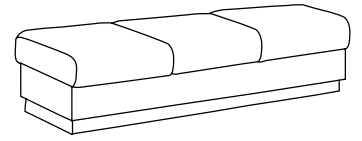

Create Your Own Space

Modular lounge seating allows design flexibility to create unique configurations, adapt to building layouts and maximize seating capacity. Choose from 12 seating/table components. Approach benches (7300 Series) from either side in open areas. Units with backs (7400 Series) provide full-comfort seating. Freestanding and ganging tables are available in various shapes and sizes. Specify ganging kits to connect units and ensure stability.

7302 Two-Seat Reception Bench
7303 Three-Seat Reception Bench
 Core 954 Vital
7420 Coffee Table
7423 End Table
 Grey

Modular Components

7301 One-Seat Reception Bench
25"W x 28.5"D x 19.5"H

7302 Two-Seat Reception Bench
50"W x 28.5"D x 19.5"H

7303 Three-Seat Reception Bench
74"W x 28.5"D x 19.5"H

7401 Chair
25"W x 28.5"D x 30"H

7402 Loveseat
50"W x 28.5"D x 30"H

7403 Sofa
74"W x 28.5"D x 30"H

7420 Coffee Table
52"W x 20"D x 14"H

7421 Cylinder Table
19" Diameter x 14"H