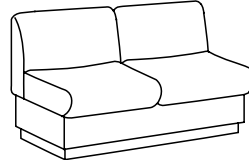

Create Your Own Space

Modular lounge seating allows design flexibility to create unique configurations, adapt to building layouts and maximize seating capacity. Choose from 12 seating/table components. Approach benches (7300 Series) from either side in open areas. Units with backs (7400 Series) provide full-comfort seating. Freestanding and ganging tables are available in various shapes and sizes. Specify ganging kits to connect units and ensure stability.

7302 Two-Seat Reception Bench
7303 Three-Seat Reception Bench
 Core 954 Vital
7420 Coffee Table
7423 End Table
 Grey

Modular Components

7301 One-Seat Reception Bench
25"W x 28.5"D x 19.5"H

7302 Two-Seat Reception Bench
50"W x 28.5"D x 19.5"H

7303 Three-Seat Reception Bench
74"W x 28.5"D x 19.5"H

7401 Chair
25"W x 28.5"D x 30"H

7402 Loveseat
50"W x 28.5"D x 30"H

7403 Sofa
74"W x 28.5"D x 30"H

7420 Coffee Table
52"W x 20"D x 14"H

7421 Cylinder Table
19" Diameter x 14"H