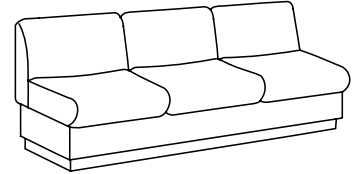

Create Your Own Space

Modular lounge seating allows design flexibility to create unique configurations, adapt to building layouts and maximize seating capacity. Choose from 12 seating/table components. Approach benches (7300 Series) from either side in open areas. Units with backs (7400 Series) provide full-comfort seating. Freestanding and ganging tables are available in various shapes and sizes. Specify ganging kits to connect units and ensure stability.

7302 Two-Seat Reception Bench
7303 Three-Seat Reception Bench
 Core 954 Vital
7420 Coffee Table
7423 End Table
 Grey

Modular Components

7301 One-Seat Reception Bench
25"W x 28.5"D x 19.5"H

7302 Two-Seat Reception Bench
50"W x 28.5"D x 19.5"H

7303 Three-Seat Reception Bench
74"W x 28.5"D x 19.5"H

7401 Chair
25"W x 28.5"D x 30"H

7402 Loveseat
50"W x 28.5"D x 30"H

7403 Sofa
74"W x 28.5"D x 30"H

7420 Coffee Table
52"W x 20"D x 14"H

7421 Cylinder Table
19" Diameter x 14"H