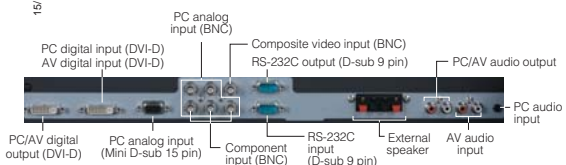

ASV Black TFT LCD

NEW

For Horizontal and Vertical Placement

**PN-465U**  
**PN-465E**

46inch Full HD LCD