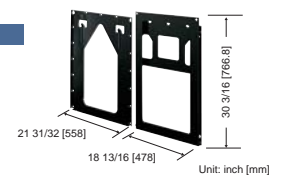

65inch Model

Wall Bracket

AN-65AG1
Same as for the AQUOS

More About the Products

Using the product

- Mounting the monitor on the wall requires special expertise and the work must be performed by an authorized SHARP dealer. You should never attempt to perform any of this work yourself. Our company will bear no responsibility for accidents or injuries caused by improper mounting or mishandling.
- The TFT color LCD panel used this monitor is made with the application of high precision technology. However, there may be minute points on the screen where pixels never light or are permanently lit. Also, if the screen is viewed from an acute angle there may be uneven colours or brightness. Please note that these are not malfunctions but common phenomena of LCDs and will not affect the performance of the monitor.
- Continuous display of static images may result in temporary image memory effect on the screen.
- Using this monitor's screen-size switching or dual-screen display functions to compress or expand the screen for commercial or public viewing in establishments like café or hotels may infringe on the rights of the creators, as protected by Copyright Law, so please be careful.

Catalogue Notes

- Product specifications are subject to change without notice. Colours of products shown in this catalogue may differ slightly from actual colours due to the limitations of the printing process.
- The displays shown on the LCD monitors appearing in photographs in this catalogue are simulated images.

SHARP

Distributed by:

PRINTED WITH
SOY INK
Printed with VOC (volatile organic compound)-free ink