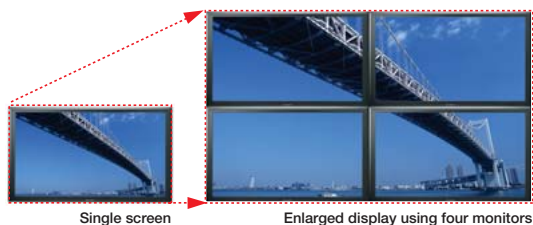

■ Enlargement

Frame correction function prevents misalignment.