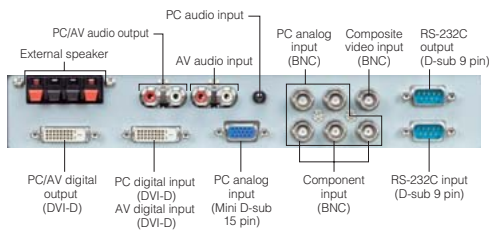

The New Professional Monitors, Designed to Cater for All Your Needs.

65inch

65inch Model

Kameyama Full HD LCD Panel

ASV Black TFT LCD

NEW

NEW

For Horizontal Placement

PN-G655U
PN-G655E

65inch Full HD LCD

For Vertical Placement

PN-G655RU
PN-G655RE

65inch Full HD LCD

46inch

46inch Model

Kameyama Full HD LCD Panel

ASV Black TFT LCD

NEW

For Horizontal and Vertical Placement

PN-465U
PN-465E

46inch Full HD LCD