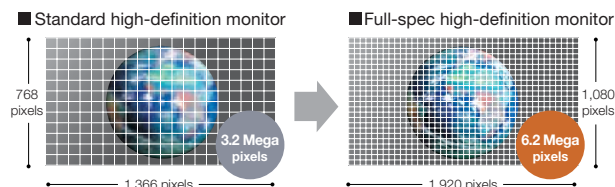

Sharp PN series are attractive LCDs for a wide range

1080p Full-HD ASV Black TFT

Full High Definition Resolution

The Sharp proprietary LCD with 1,920 x 1,080 native resolution delivers dynamic visual impact to audiences with true life color reproduction and crisp text image on a large screen format. The LCD technology achieves high brightness, high contrast ratio and wide viewing angle. The monitors accept full native 1080p signal in both digital & analog PC input and HD video sources through DVI (HDCP compatible).

ASV Black TFT

ASV Black TFT technology helps to reduce screen glare and reflection that makes the LCD as one of the best flat panel technologies to install in most of commercial applications such as point-of-sales materials in retails, flight information and public information.