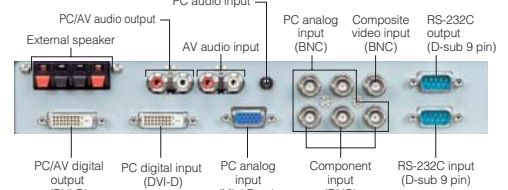

The New Professional Monitors, Designed to Cater for All Your Needs.

65inch

65inch Model

Kameyama Full HD LCD Panel

ASV Black TFT LCD

NEW

NEW

For Horizontal Placement

PN-G655U
PN-G655E

65inch Full HD LCD

For Vertical Placement

PN-G655RU
PN-G655RE

65inch Full HD LCD

46inch

46inch Model

Kameyama Full HD LCD Panel

ASV Black TFT LCD

NEW

For Horizontal and Vertical Placement

PN-465U
PN-465E

46inch Full HD LCD