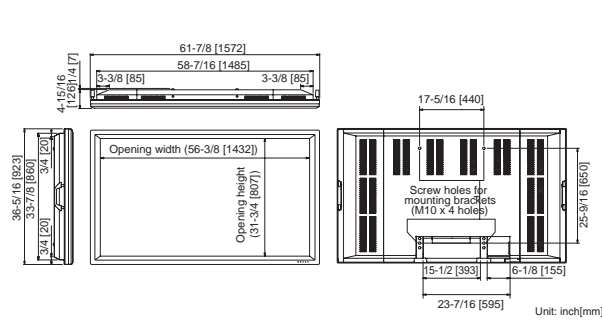

The New Professional Monitors, Designed to Cater for All Your Needs.

65inch

65inch Model

Kameyama Full HD LCD Panel

ASV Black TFT LCD

NEW

NEW

For Horizontal Placement

PN-G655U
PN-G655E

65inch Full HD LCD

For Vertical Placement

PN-G655RU
PN-G655RE

65inch Full HD LCD

46inch

46inch Model

Kameyama Full HD LCD Panel

ASV Black TFT LCD

NEW

For Horizontal and Vertical Placement

PN-465U
PN-465E

46inch Full HD LCD