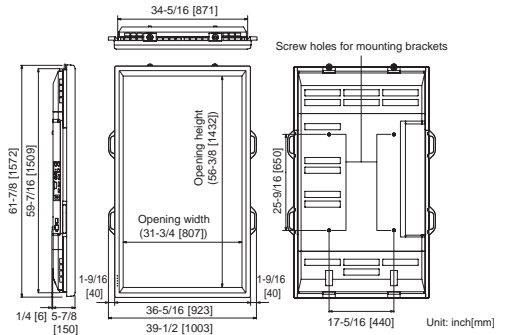

The New Professional Monitors, Designed to Cater for All Your Needs.

65inch

65inch Model

Kameyama Full HD LCD Panel

ASV Black TFT LCD

NEW

NEW

For Horizontal Placement

PN-G655U
PN-G655E

65inch Full HD LCD

For Vertical Placement

PN-G655RU
PN-G655RE

65inch Full HD LCD

46inch

46inch Model

Kameyama Full HD LCD Panel

ASV Black TFT LCD

NEW

For Horizontal and Vertical Placement

PN-465U
PN-465E

46inch Full HD LCD