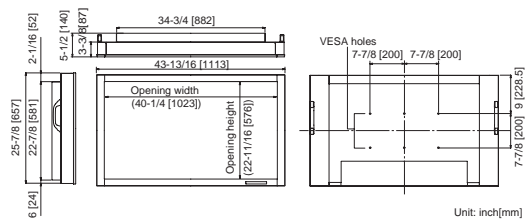

## Specifications

PN-G655U, PN-G655RU and PN-465U are distributed in North America  
PN-G655E, PN-G655RE and PN-465E are distributed in Europe, Middle East and Asia

Model		PN-G655U	PN-G655E	PN-G655RU	PN-G655RE	PN-465U	PN-465E	
Orientation		Landscape		Portrait		Landscape / Portrait		
LCD Panel	LCD Type	ASV Black TFT LCD (AGLR)		ASV Black TFT LCD (AGLR)		ASV Black TFT LCD (AGLR)		
	Screen Size	65 inch diagonal (1,428 x 804 mm)		65 inch diagonal (804 x 1,428 mm)		46 inch diagonal (1,018.1 x 572.7 mm)		
	Resolution	1,920 x 1,080 pixels		1,920 x 1,080 pixels		1,920 x 1,080 pixels		
	Display colors	16.77 Million (8bit)		16.77 Million (8bit)		16.77 Million (8bit)		
	Brightness	450cd/m <sup>2</sup>		To be announced		450cd/m <sup>2</sup>		
	Contrast ratio	2000:1		To be announced		1700:1		
	Viewing angle ( H / V )	176° / 176° (CR≥10)		176° / 176° (CR≥10)		176° / 176° (CR≥10)		
	Response time (average)	6ms		To be announced		6ms		
Video color system		PAL, PAL-60, SECAM, NTSC (3.58MHz), NTSC (4.43MHz)		PAL, PAL-60, SECAM, NTSC (3.58MHz), NTSC (4.43MHz)		NTSC (3.58 MHz)	PAL, PAL-60, SECAM, NTSC (3.58MHz), NTSC (4.43MHz)	
Input terminals	Video	PC/AV Digital	DVI-D(24pin) HDCP compatible [DVI1.0]		DVI-D(24pin) HDCP compatible [DVI1.0]		DVI-D(24pin) HDCP compatible [DVI1.0]	
		PC Analog	RGB (mini D-Sub 15 pin ), RGB (BNC x 5) <sup>*1 *2 *3</sup>		RGB (mini D-Sub 15 pin ), RGB (BNC x 5) <sup>*1 *2 *3</sup>		RGB (mini D-Sub 15 pin), RGB (BNC x 5) <sup>*1 *2 *3</sup>	
		AV	Component (BNC: Y, Pb/Cb, Pr/Cr) <sup>*3</sup> (480i/p, 576p, 720p, 1080i), Composite (BNC)		Component (BNC: Y, Pb/Cb, Pr/Cr) <sup>*3</sup> (480i/p, 576p, 720p, 1080i), Composite (BNC)		Component (BNC: Y, Pb/Cb, Pr/Cr) <sup>*3</sup> (480i/p, 576p, 720p, 1080i), Composite (BNC)	
	Serial	RS-232C (D-sub 9 pin x 1)		RS-232C (D-sub 9 pin x 1)		RS-232C (D-sub 9 pin x 1)		
	Audio	PC	φ 3.5 mm mini stereo jack		φ 3.5 mm mini stereo jack		φ 3.5 mm mini stereo jack	
		AV	RCA x 2		RCA x 2		RCA x 2	
Output terminals	Video	DVI-D 24pin <sup>*4</sup>		DVI-D 24pin <sup>*4</sup>		DVI-D 24pin <sup>*4</sup>		
	Serial	RS-232C (D-sub 9 pin x 1)		RS-232C (D-sub 9 pin x 1)		RS-232C (D-sub 9 pin x 1)		
	Audio	Line out (RCA L/R)		Line out (RCA L/R)		Line out (RCA L/R)		
	Speaker	7W + 7W (6 Ω)		7W + 7W (6 Ω)		7W + 7W (6 Ω)		
Functions	Plug & play	VESA DDC2B		VESA DDC2B		VESA DDC2B		
	Power management	VESA DPMS, DVI DMPM		VESA DPMS, DVI DMPM		VESA DPMS, DVI DMPM		
	PC Analog Auto Adjusting	Yes		Yes		Yes		
	User controls	OSD (On Screen Display), Remote control (IR Type), RS-232C		OSD (On Screen Display), Remote control (IR Type), RS-232C		OSD (On Screen Display), Remote control (IR Type), RS-232C		
	OSD Languages	7 Languages (ENG/GER/FRA/ITA/ESP/RUS/JPN)		7 Languages (ENG/GER/FRA/ITA/ESP/RUS/JPN)		7 Languages (ENG/GER/FRA/ITA/ESP/RUS/JPN)		
	Multi-screen capability (enlargement)	PC signal only 2x2,3x3,4x4,5x5		PC signal only 2x2,3x3,4x4,5x5		PC signal only 2x2,3x3,4x4,5x5		
	Bezel image adjustment	Yes		Yes		Yes		
	Image reversing	Yes (Upside down, 180° Rotate, Mirror)		Yes (Upside down, 180° Rotate, Mirror)		Yes (Upside down, 180° Rotate, Mirror)		
	Power-off timer	Yes by Scheduling Function		Yes by Scheduling Function		Yes by Scheduling Function		
	Power-on delay	Yes		Yes		Yes		
Cooling Fan	No Fan		No Fan		No Fan			
Main power switch	Yes		Yes		Yes			
Mounting Method	Four points (440 x 650 mm, M10 screw)		Four points (440 x 650 mm, M10 screw)		VESA Six points (200 x 200 mm, M6 screw)			
Operating Temperature	0°C to 40°C (32 to 104F)		0°C to 40°C (32 to 104F)		0°C to 40°C (32 to 104F)			
Operating Humidity	20% to 80% (Non-condensing)		20% to 80% (Non-condensing)		20% to 80% (Non-condensing)			
Power Voltage	120V AC 60Hz	100V-240V AC 50/60Hz	120V AC 60Hz	100V-240V AC 50/60Hz	120V AC 60Hz	100V-240V AC 50/60Hz		
Power Consumption	550W		To be announced		266W			
Dimensions (W x D x H) with front bezel <sup>*5</sup> w/o front bezel	1,572 x 126 x 923 mm [61.9 x 5.0 x 36.3 inch]		923 x 150 x 1,572 mm [36.3 x 5.9 x 61.9 inch]		1,113 x 140(132 <sup>5</sup> ) x 657 mm [43.8 x 5.5(5.2 <sup>5</sup> ) x 25.9 inch]			
Weight	approx. 65kg [143 lbs.] (w/o stand)		To be announced		approx. 35.5kg [78lbs.] (w/o stand)			
Packaging Dimensions (W x D x H), G/W	approx. 1,720 x 575 x 1,290 mm [67.7 x 22.6 x 50.8 inch], 93kg[204.9 lbs.]		approx. 1,170 x 575 x 1,740 mm [46.1 x 22.6 x 68.6 inch], To be announced		approx. 1,275 x 365 x 780 mm [50.2 x 14.4 x 30.7 inch], 44kg[97.0 lbs.]			
Accessories	Power cable, Remote control, Utility disk(CD-ROM), 2 Stand hole protection cover, Temporary stand, Operation manual, 2 R-6 ["AA"] size batteries		Power cable, Remote control, Utility disk(CD-ROM), 2 Stand hole protection cover, Operation manual, 2 R-6 ["AA"] size batteries		Power cable, Remote control, Utility disk(CD-ROM), Vertical logo sticker, Temporary stand, Cable clamp, Power cord clamp, Operation manual, Blank sticker, 2 R-6 ["AA"] size batteries			