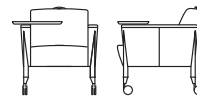

REVEAL

TANDEM SEATING

WITH INLINE AND FREESTANDING TABLES

SEPARATE SEAT AND BACK
FOR EASY CLEANING

OVERALL
H31.25 W26 D25.5
SEAT
H18.5 W21 D18.5
ARM
H24.75
TANDEM CHAIR

OVERALL
H31.25 W48.5 D25.5
SEAT
H18.5 W44.5 D18.5
ARM
H24.75
TANDEM TWO SEAT SOFA

OVERALL
H31.25 W23.5 D25.5
SEAT
H18.5 W21 D18.5
ARM
H24.75
ADD ON CHAIR

OVERALL
H31.25 W46 D25.5
SEAT
H18.5 W42 D18.5
ARM
H24.75
ADD ON TWO SEAT SOFA

REVEAL

MOBILE LOUNGE

OVERALL
H30.25 W28 D27.5
SEAT
H17.5 W21 D20
ARM
H24.5

MOBILE LOUNGE CHAIR

OVERALL
H16.5 W18 D18
OTTOMAN

OVERALL
H18.5 W60 D20
BENCH

REVEAL OTTOMAN

REVEAL BENCH

OVERALL
H17 OR 22 W24 D24
END TABLE

OVERALL
H17 W48 D22.5
COFFEE TABLE

REVEAL END TABLE