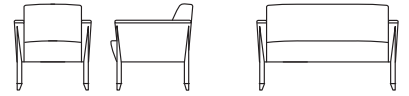

REVEAL

SOURCE

SOURCE INTERNATIONAL

ORIGINAL CHAIRWARE

R E V E A L

DESIGNED BY
MIKE SHIELDS

A FLEXIBLE MASTERPIECE.

STYLISH FUNCTIONALITY FOR MANY APPLICATIONS.

SOURCE

REVEAL

LOUNGE CHAIR

UPHOLSTERED OR WOOD ARM CAPS

OVERALL
H30.25 W28 D27.5
SEAT
H17.5 W21 D20
ARM
H24.5
LOUNGE CHAIR

OVERALL
H30.25 W51.75 D27.5
SEAT
H17.5 W44.5 D20
ARM
H24.5
TWO SEAT SOFA

LEGS IN ELEVEN STANDARD WOOD FINISHES OR POLISHED CHROME

REVEAL

TANDEM SEATING

WITH INLINE AND FREESTANDING TABLES

SEPARATE SEAT AND BACK
FOR EASY CLEANING

OVERALL
H31.25 W26 D25.5
SEAT
H18.5 W21 D18.5
ARM
H24.75
TANDEM CHAIR

OVERALL
H31.25 W48.5 D25.5
SEAT
H18.5 W44.5 D18.5
ARM
H24.75
TANDEM TWO SEAT SOFA

OVERALL
H31.25 W23.5 D25.5
SEAT
H18.5 W21 D18.5
ARM
H24.75
ADD ON CHAIR

OVERALL
H31.25 W46 D25.5
SEAT
H18.5 W42 D18.5
ARM
H24.75
ADD ON TWO SEAT SOFA

REVEAL

MOBILE LOUNGE

OVERALL
H30.25 W28 D27.5
SEAT
H17.5 W21 D20
ARM
H24.5