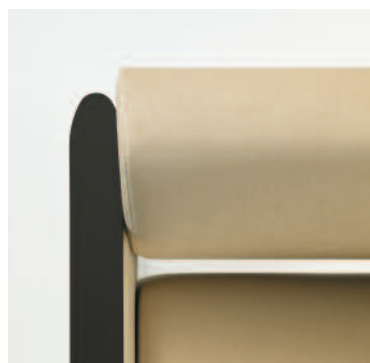

SOURCE

REVEAL

LOUNGE CHAIR

UPHOLSTERED OR WOOD ARM CAPS

OVERALL
H30.25 W28 D27.5
SEAT
H17.5 W21 D20
ARM
H24.5
LOUNGE CHAIR

OVERALL
H30.25 W51.75 D27.5
SEAT
H17.5 W44.5 D20
ARM
H24.5
TWO SEAT SOFA

LEGS IN ELEVEN STANDARD WOOD FINISHES OR POLISHED CHROME

REVEAL

TANDEM SEATING

WITH INLINE AND FREESTANDING TABLES

SEPARATE SEAT AND BACK
FOR EASY CLEANING

OVERALL
H31.25 W26 D25.5
SEAT
H18.5 W21 D18.5
ARM
H24.75
TANDEM CHAIR

OVERALL
H31.25 W48.5 D25.5
SEAT
H18.5 W44.5 D18.5
ARM
H24.75
TANDEM TWO SEAT SOFA

OVERALL
H31.25 W23.5 D25.5
SEAT
H18.5 W21 D18.5
ARM
H24.75
ADD ON CHAIR

OVERALL
H31.25 W46 D25.5
SEAT
H18.5 W42 D18.5
ARM
H24.75
ADD ON TWO SEAT SOFA

REVEAL

MOBILE LOUNGE

OVERALL
H30.25 W28 D27.5
SEAT
H17.5 W21 D20
ARM
H24.5