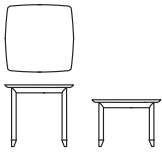

OVERALL
H31.25 W23.5 D25.5
SEAT
H18.5 W21 D18.5
ARM
H24.75
ADD ON CHAIR

OVERALL
H31.25 W46 D25.5
SEAT
H18.5 W42 D18.5
ARM
H24.75
ADD ON TWO SEAT SOFA

REVEAL

MOBILE LOUNGE

OVERALL
H30.25 W28 D27.5
SEAT
H17.5 W21 D20
ARM
H24.5

MOBILE LOUNGE CHAIR

OVERALL
H16.5 W18 D18
OTTOMAN

OVERALL
H18.5 W60 D20
BENCH

REVEAL OTTOMAN

REVEAL BENCH

OVERALL
H17 OR 22 W24 D24
END TABLE

OVERALL
H17 W48 D22.5
COFFEE TABLE

REVEAL END TABLE