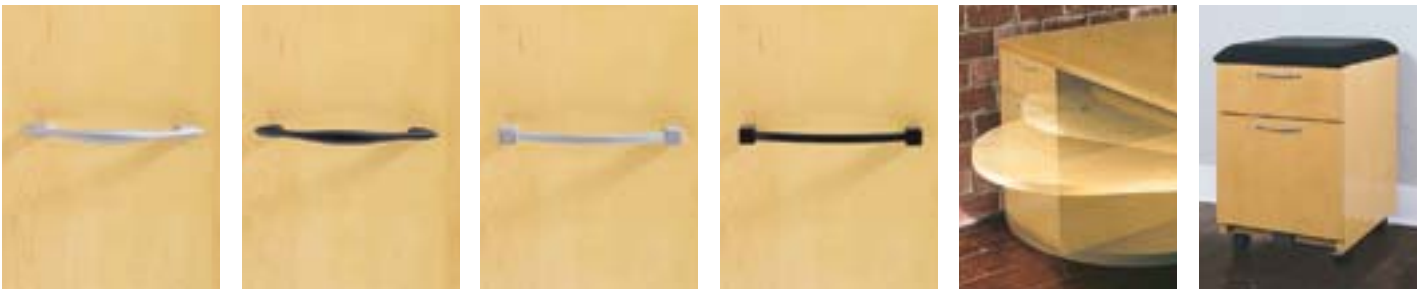

Boca Pull in Platinum Boca Pull in Cinder Marina Pull in Platinum Marina Pull in Cinder Pivot Worksurface Mobile Pedestal

On the Cover

Lauderdale® Caseworks, Cordovan Finish

Ribbed Edge

Boca Pull in Platinum

Journey® Seating, Shenanigans Monkey Shine

e·magine