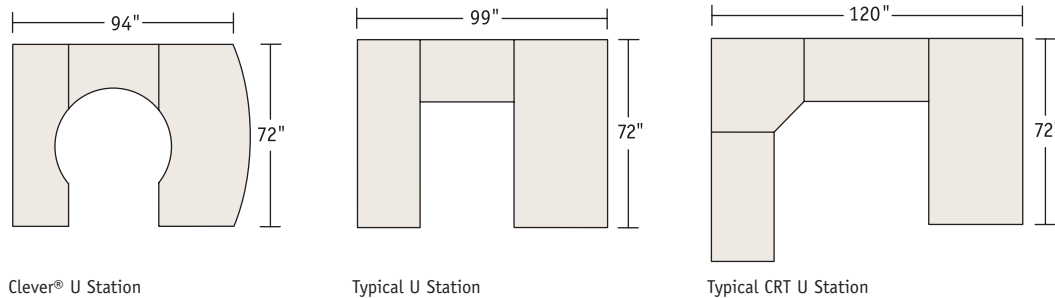

Clever® Footprint Illustration

Clever® U Station   Typical U Station   Typical CRT U Station

Please reference the National™ Price List or our website at www.nationalonline.com for additional product information.

NATIONAL

Furniture with Personality®

www.nationalonline.com

1205 Kimball Boulevard, Jasper, IN 47549
800.482.1717 Fax 812.482.8800
©Kimball International, Inc. 2007
Printed in the USA
Form No. NBRCL Ver. 07
A Unit of Kimball International