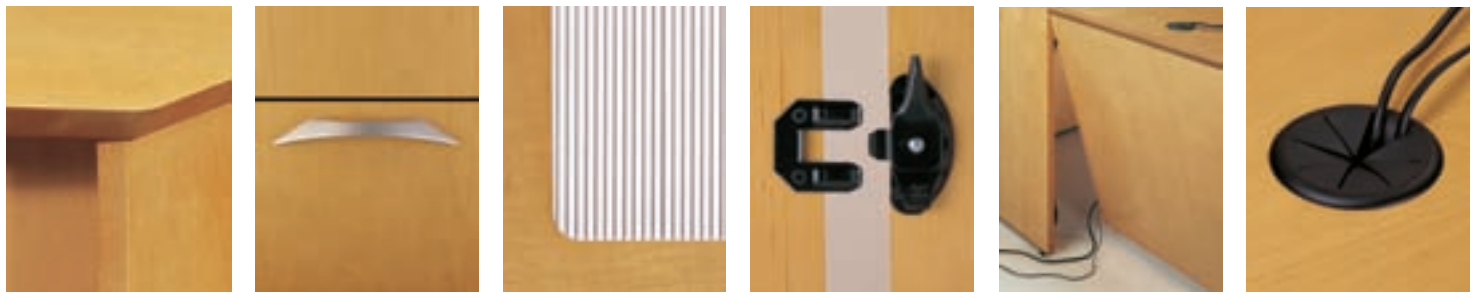

Clever gets out of the box in a flash.

When you want a head start on success, Clever gets out of the box in a flash. Quick-fasten connections require no tools, so setup is a snap. Bridge modesty panels are hinged to allow easy cord management, and optional electrical grommets put a smart finish on desktop connections. Now you can hit your productive peak in a sleek, uncluttered environment. It seems you're more clever than ever!

Shown on Cover

Clever® Casegoods, Amber Finish
 Respect® Desk Seating, Essence Chamois

Clever® Features

Knife Edge Wood Rim Profile Satin Nickel Drawer Pull Opaque Fluted Acrylic Door Panel Quick-Fastener Hinged Modesty Worksurface Grommets