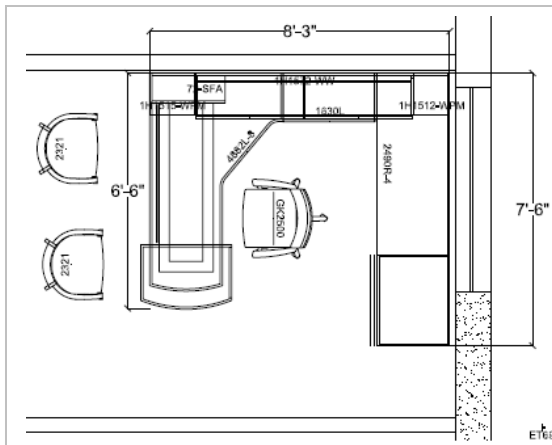

### Menu Desk/Return

- Veneer: Cinnamon Cherry
- Edge: Knife
- Hardware: Modern Silver
- 82w x 48d Tech Corner with Pedestal
- 90w x 24d Back Credenza with File
- Bridge Top
- Overhead Storage – Surface Mounted