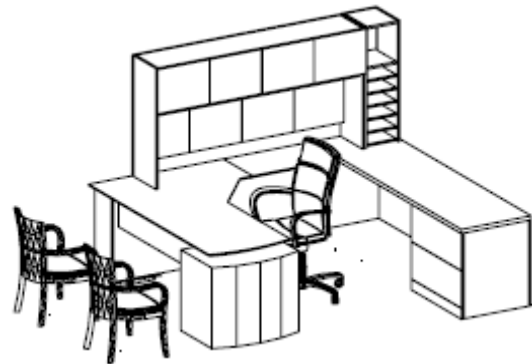

### Menu Desk/Return

- Veneer: Cinnamon Cherry
- Edge: Knife
- Hardware: Modern Silver
- 82w x 48d Tech Corner with Pedestal
- 90w x 24d Back Credenza with File
- Bridge Top
- Overhead Storage – Surface Mounted