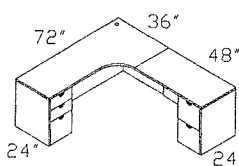

JA-ELCC36 L/R
'L' W/Corner Credenza
-Left or Right

JA-ELBULCOM L/R
'L' W/Bullet Top W/Combo
Lateral File-Left or Right

JA-6620CR
Kneespace Credenza

JA-EL L/R
Executive 'L' -Left or Right

JA-ELCC L/R
'L' W/Corner Credenza
-Left or Right

JA-EUBTCC L/R
'U' W/Bow Top W/Computer
Corner-Left or Right

Model	Description	Sale
JA-7239DPBT/JA-103N	Bowtop Double Pedestal Desk 36"D x 72"W	\$ 1,084.50
JA-7236DP/JA-102N	Double Pedestal Desk 36"D x 72"W	\$ 1,059.75
JA-6630DP/JA-101N	Double Pedestal Desk 30"D x 66"W	\$ 978.75
JA-7220CR/JA-105N	Kneespace Credenza 20"D x 72"W	\$ 852.75
JA-6620CR/JA-104N	Kneespace Credenza 20"D x 66"W	\$ 830.25
JA-7220BC/J530	Lateral File Credenza 20"D x 72"W	\$ 1,188.00
JA-EL6630/JA-108N	Executive L Desk 30"D x 66"W Return 24 x 48	\$ 1,230.75
JA-EL/JA-110N	Executive L Desk 36"D x 72"W Return 24 x 48	\$ 1,311.75
JA-ELBT/JA-112N	Executive L Bowtop Desk 36/39"D x 72"W Return 24x48	\$ 1,336.50
JA-ELBTCC36/JA-113	Executive L Desk w/computer corner 30x72x48 with return 24x36	\$ 1,354.50
JA-ELBTCC/JA115	Executive L Desk w/computer corner 30x72x48 with return 24x48	\$ 1,404.00
JA-ELCC36/JA-116	Executive L w/corner credenza 24x72x36 with return 24x36	\$ 1,179.00
JA-ELCC/JA-118	Executive L w/corner credenza 24x72x36 with return 24x48	\$ 1,228.50
JA-ELPT/JA-120	Executive L P top 36x72x42 return 24x48	\$ 1,053.00
JA-ELBUL/JA-122N	Executive L Bullet top 36x72 return 24x48	\$ 1,012.50
JA-EUBT/JA-134N	Executive U Bowtop Desk 36/39x72, bridge 24x48, credenza 20x72	\$ 1,651.50
JA-EUBTLF/JA-136N	Executive U Bowtop Desk 36/39x72, bridge 24x48, credenza lateral file 20x72	\$ 1,820.25
JA-EU6630/JA-126N	Executive U Desk 30x66, bridge 24x48, credenza 20x66	\$ 1,523.25
JA-EU/JA-128N	Executive U Desk 36x72, bridge 24x48, credenza 20x72	\$ 1,626.75
JA-EULF/JA-132N	Executive U Desk 36x72, bridge 24x48, credenza lateral file 20x72	\$ 1,795.50
JA-EUPT/JA-140	Executive U W/Ptop 36x72x42, bridge 24x48, credenza 20x72	\$ 1,368.00