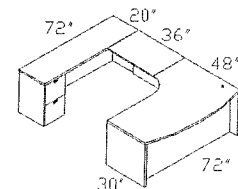

JA-ELCC36 L/R
'L' W/Corner Credenza
-Left or Right

JA-ELBULCOM L/R
'L' W/Bullet Top W/Combo
Lateral File-Left or Right

JA-6620CR
Kneespace Credenza

JA-EL L/R
Executive 'L' -Left or Right

JA-ELCC L/R
'L' W/Corner Credenza
-Left or Right

JA-EUBTCC L/R
'U' W/Bow Top W/Computer
Corner-Left or Right

Model	Description	Sale
JA-7239DPBT/JA-103N	Bowtop Double Pedestal Desk 36"D x 72"W	\$ 1,084.50
JA-7236DP/JA-102N	Double Pedestal Desk 36"D x 72"W	\$ 1,059.75
JA-6630DP/JA-101N	Double Pedestal Desk 30"D x 66"W	\$ 978.75
JA-7220CR/JA-105N	Kneespace Credenza 20"D x 72"W	\$ 852.75
JA-6620CR/JA-104N	Kneespace Credenza 20"D x 66"W	\$ 830.25
JA-7220BC/J530	Lateral File Credenza 20"D x 72"W	\$ 1,188.00
JA-EL6630/JA-108N	Executive L Desk 30"D x 66"W Return 24 x 48	\$ 1,230.75
JA-EL/JA-110N	Executive L Desk 36"D x 72"W Return 24 x 48	\$ 1,311.75
JA-ELBT/JA-112N	Executive L Bowtop Desk 36/39"D x 72"W Return 24x48	\$ 1,336.50
JA-ELBTCC36/JA-113	Executive L Desk w/computer corner 30x72x48 with return 24x36	\$ 1,354.50
JA-ELBTCC/JA115	Executive L Desk w/computer corner 30x72x48 with return 24x48	\$ 1,404.00
JA-ELCC36/JA-116	Executive L w/corner credenza 24x72x36 with return 24x36	\$ 1,179.00
JA-ELCC/JA-118	Executive L w/corner credenza 24x72x36 with return 24x48	\$ 1,228.50
JA-ELPT/JA-120	Executive L P top 36x72x42 return 24x48	\$ 1,053.00
JA-ELBUL/JA-122N	Executive L Bullet top 36x72 return 24x48	\$ 1,012.50
JA-EUBT/JA-134N	Executive U Bowtop Desk 36/39x72, bridge 24x48, credenza 20x72	\$ 1,651.50
JA-EUBTLF/JA-136N	Executive U Bowtop Desk 36/39x72, bridge 24x48, credenza lateral file 20x72	\$ 1,820.25
JA-EU6630/JA-126N	Executive U Desk 30x66, bridge 24x48, credenza 20x66	\$ 1,523.25
JA-EU/JA-128N	Executive U Desk 36x72, bridge 24x48, credenza 20x72	\$ 1,626.75
JA-EULF/JA-132N	Executive U Desk 36x72, bridge 24x48, credenza lateral file 20x72	\$ 1,795.50
JA-EUPT/JA-140	Executive U W/Ptop 36x72x42, bridge 24x48, credenza 20x72	\$ 1,368.00